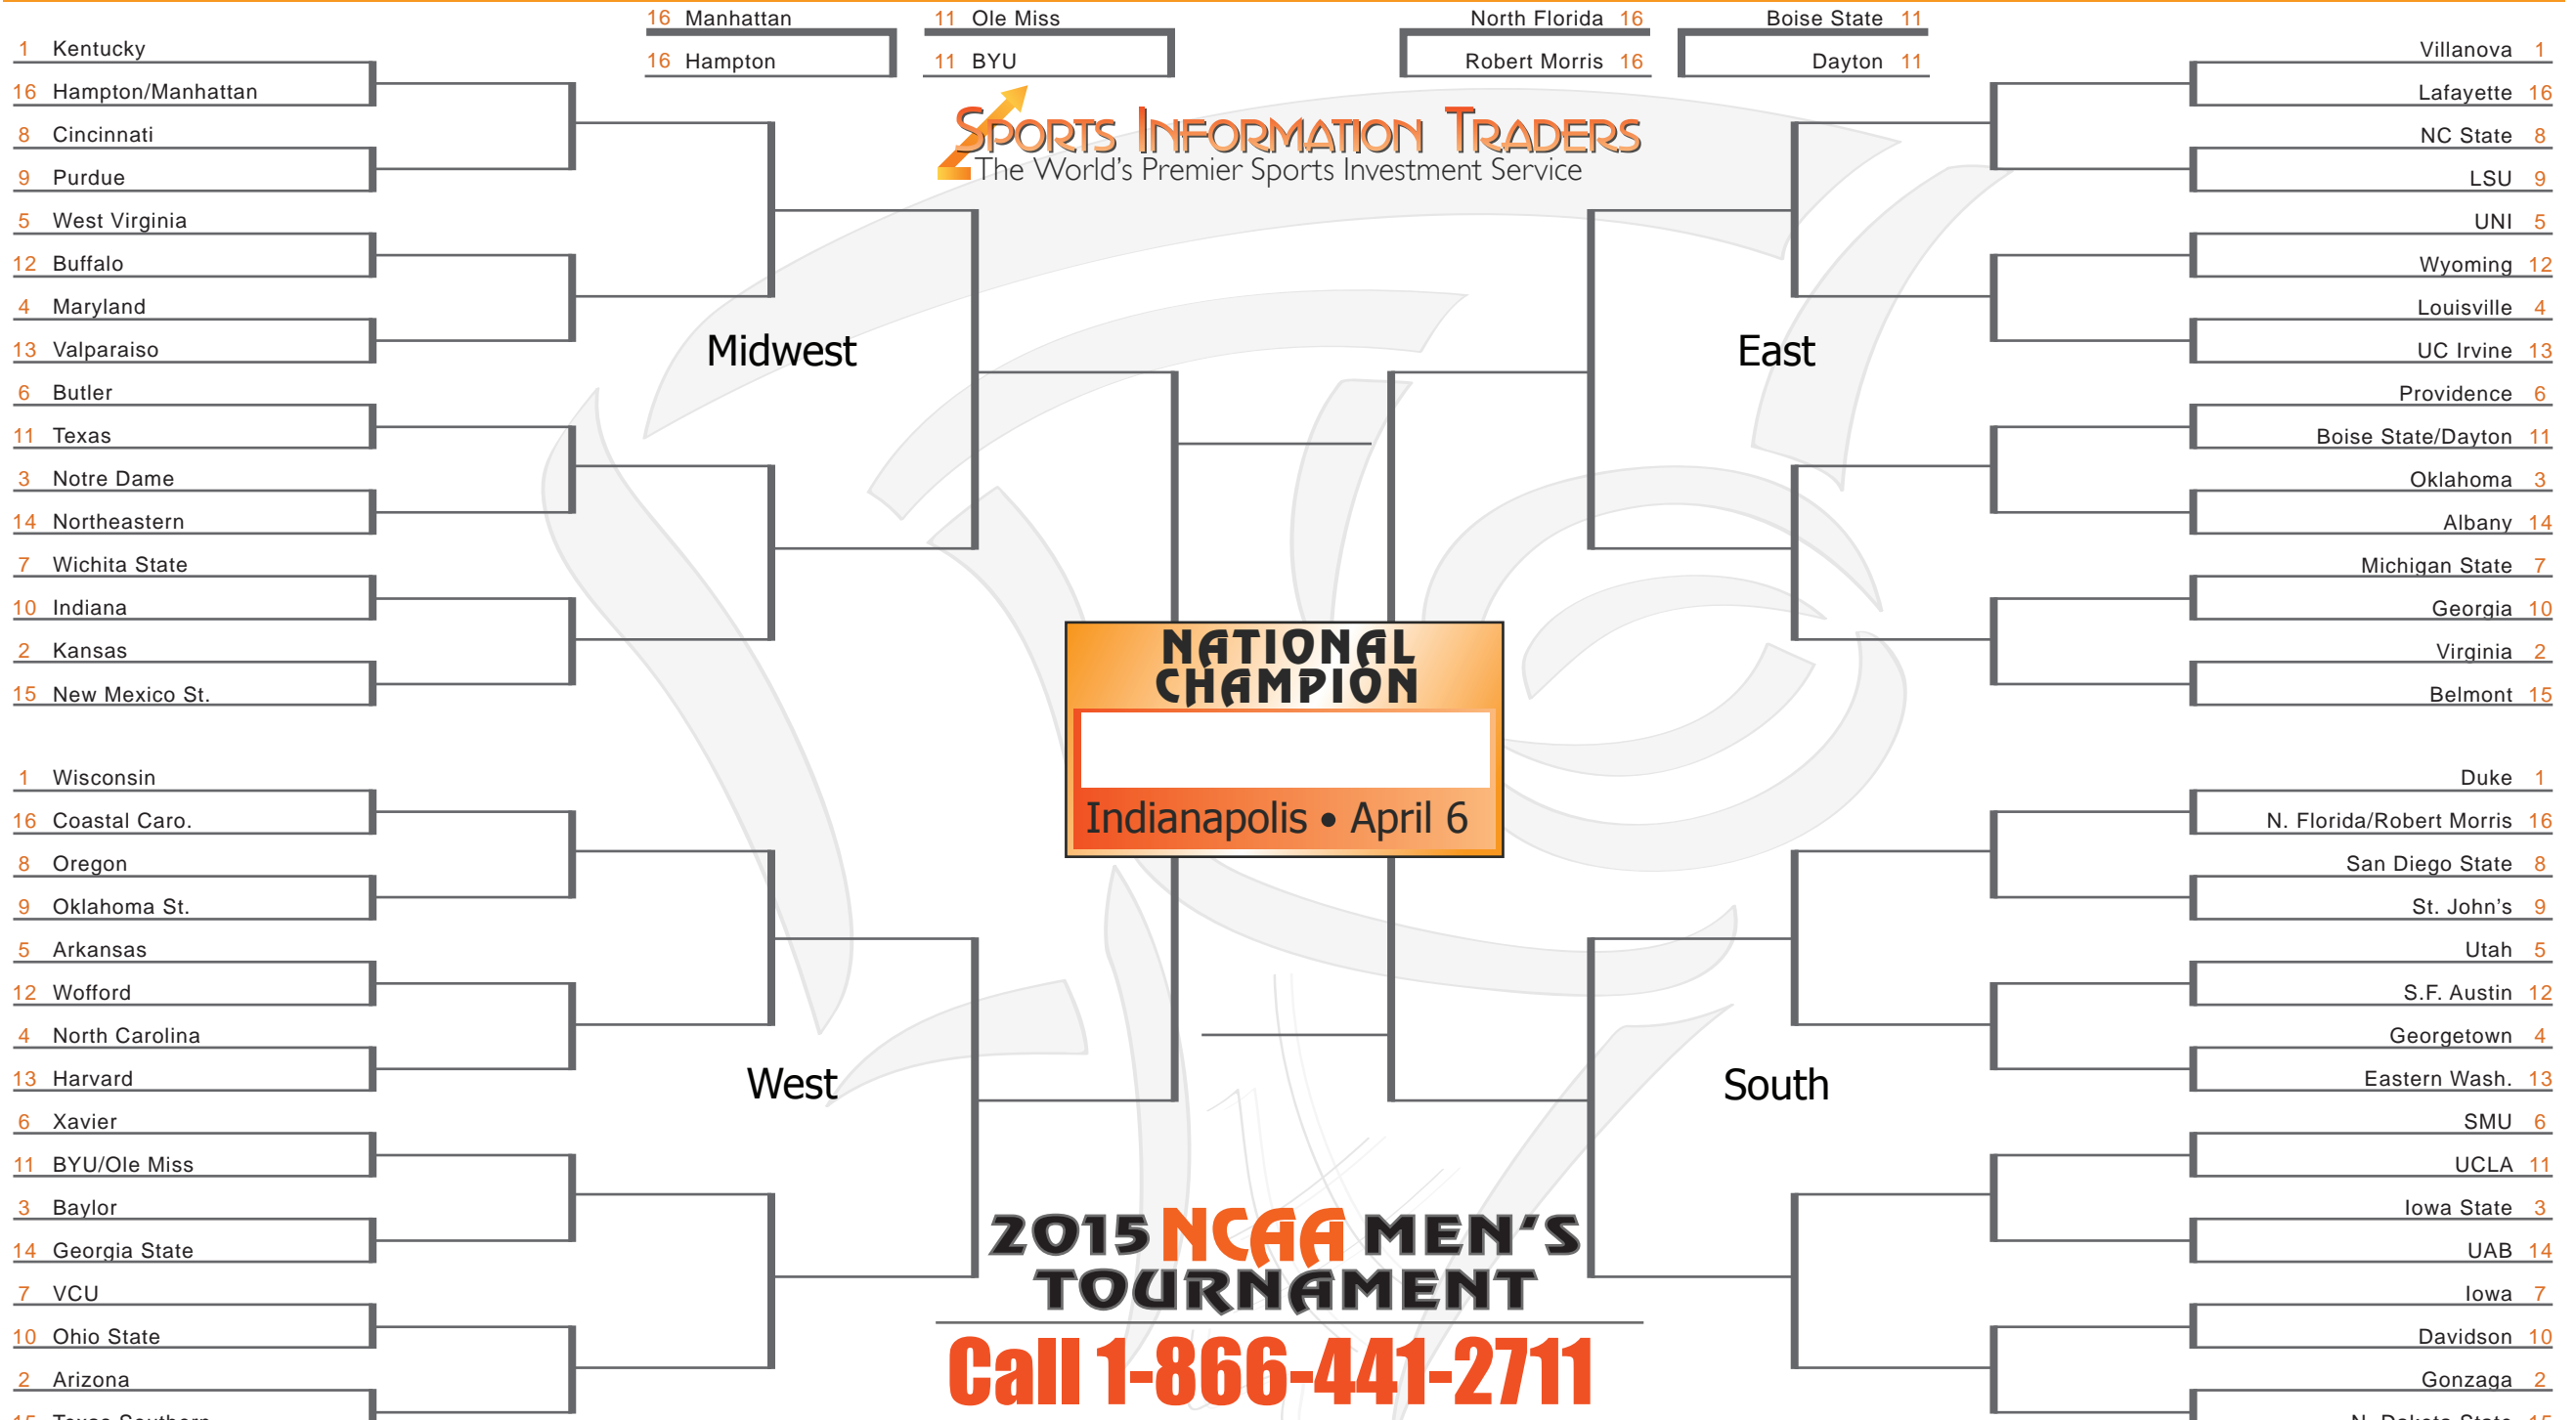

1ST ROUND

2ND RND

REGIONALS

SEMI-FINALS

SEMI-FINALS

REGIONALS

2ND RND

1ST ROUND

16 Manhattan  
16 Hampton

11 Ole Miss  
11 BYU

North Florida 16  
Robert Morris 16

Boise State 11  
Dayton 11

Midwest

East

West

South

- Villanova 1
- Lafayette 16
- NC State 8
- LSU 9
- UNI 5
- Wyoming 12
- Louisville 4
- UC Irvine 13
- Providence 6
- Boise State/Dayton 11
- Oklahoma 3
- Albany 14
- Michigan State 7
- Georgia 10
- Virginia 2
- Belmont 15
- Duke 1
- N. Florida/Robert Morris 16
- San Diego State 8
- St. John's 9
- Utah 5
- S.F. Austin 12
- Georgetown 4
- Eastern Wash. 13
- SMU 6
- UCLA 11
- Iowa State 3
- UAB 14
- Iowa 7
- Davidson 10
- Gonzaga 2
- N. Dakota State 15